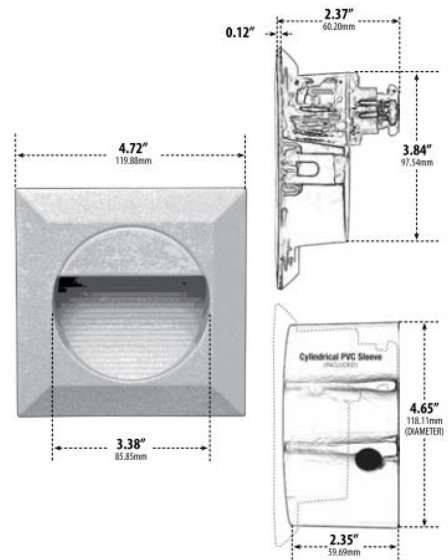

FIXTURE SPECIFICATIONS

INTENDED USE

The specification grade Alcon Lighting Aqua Architectural LED Step Light Fixture delivers ambient and practical lighting to walls, stairs, stairwells, and decks in interior and exterior applications. The low voltage Aqua LED or Fluorescent Step Light improves visibility and adds an inviting glow to your residential or commercial space. Step lights can be used to enhance your landscape, amplify your deck lighting when entertaining, for commercial exterior lighting, or simply to feel more secure knowing your staircase is brightly lit.

FEATURES

- Construction:** Cast Aluminum
- Lens:** Clear, Heat Resistant, Tempered Glass Lens
- Dimensions:** W 4.72" x D 2.35" x H 4.72"
- Finish:** White
- Wattage:** 1.4 Watts
- Lumens:** 150 Lumens
- Voltage:** 12V
- Transformer:** Low Voltage Transformer Required for Installation (Sold Separately)
- Warranty:** 3 Years Carefree for Parts & Components (Labor Not Included)
- Listing:** ETL Approved for Wet Location

ORDERING INFORMATION Example: (9610)

Model

9610

Alcon Lighting 9610 Aqua Architectural LED Low Voltage Step Light Fixture

¹ Only available for LED 12
² Not available for LED 12