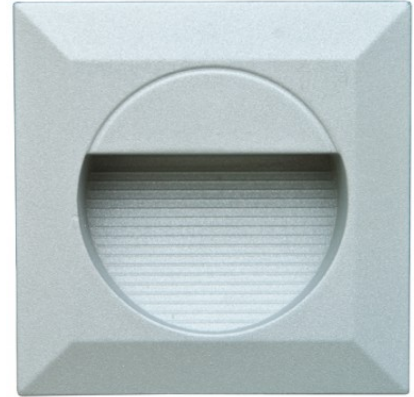

FIXTURE SPECIFICATIONS

INTENDED USE

The specification grade Alcon Lighting Aqua Architectural LED Step Light Fixture delivers ambient and practical lighting to walls, stairs, stairwells, and decks in interior and exterior applications. The low voltage Aqua LED or Fluorescent Step Light improves visibility and adds an inviting glow to your residential or commercial space. Step lights can be used to enhance your landscape, amplify your deck lighting when entertaining, for commercial exterior lighting, or simply to feel more secure knowing your staircase is brightly lit.

FEATURES

- Construction:** Cast Aluminum
- Lens:** Clear, Heat Resistant, Tempered Glass Lens
- Dimensions:** W 4.72" x D 2.35" x H 4.72"
- Finish:** White
- Wattage:** 1.4 Watts
- Lumens:** 150 Lumens
- Voltage:** 12V
- Transformer:** Low Voltage Transformer Required for Installation (Sold Separately)
- Warranty:** 3 Years Carefree for Parts & Components (Labor Not Included)
- Listing:** ETL Approved for Wet Location

ORDERING INFORMATION Example: (9610)

Model

9610

Alcon Lighting 9610 Aqua Architectural LED Low Voltage Step Light Fixture

¹ Only available for LED 12
² Not available for LED 12